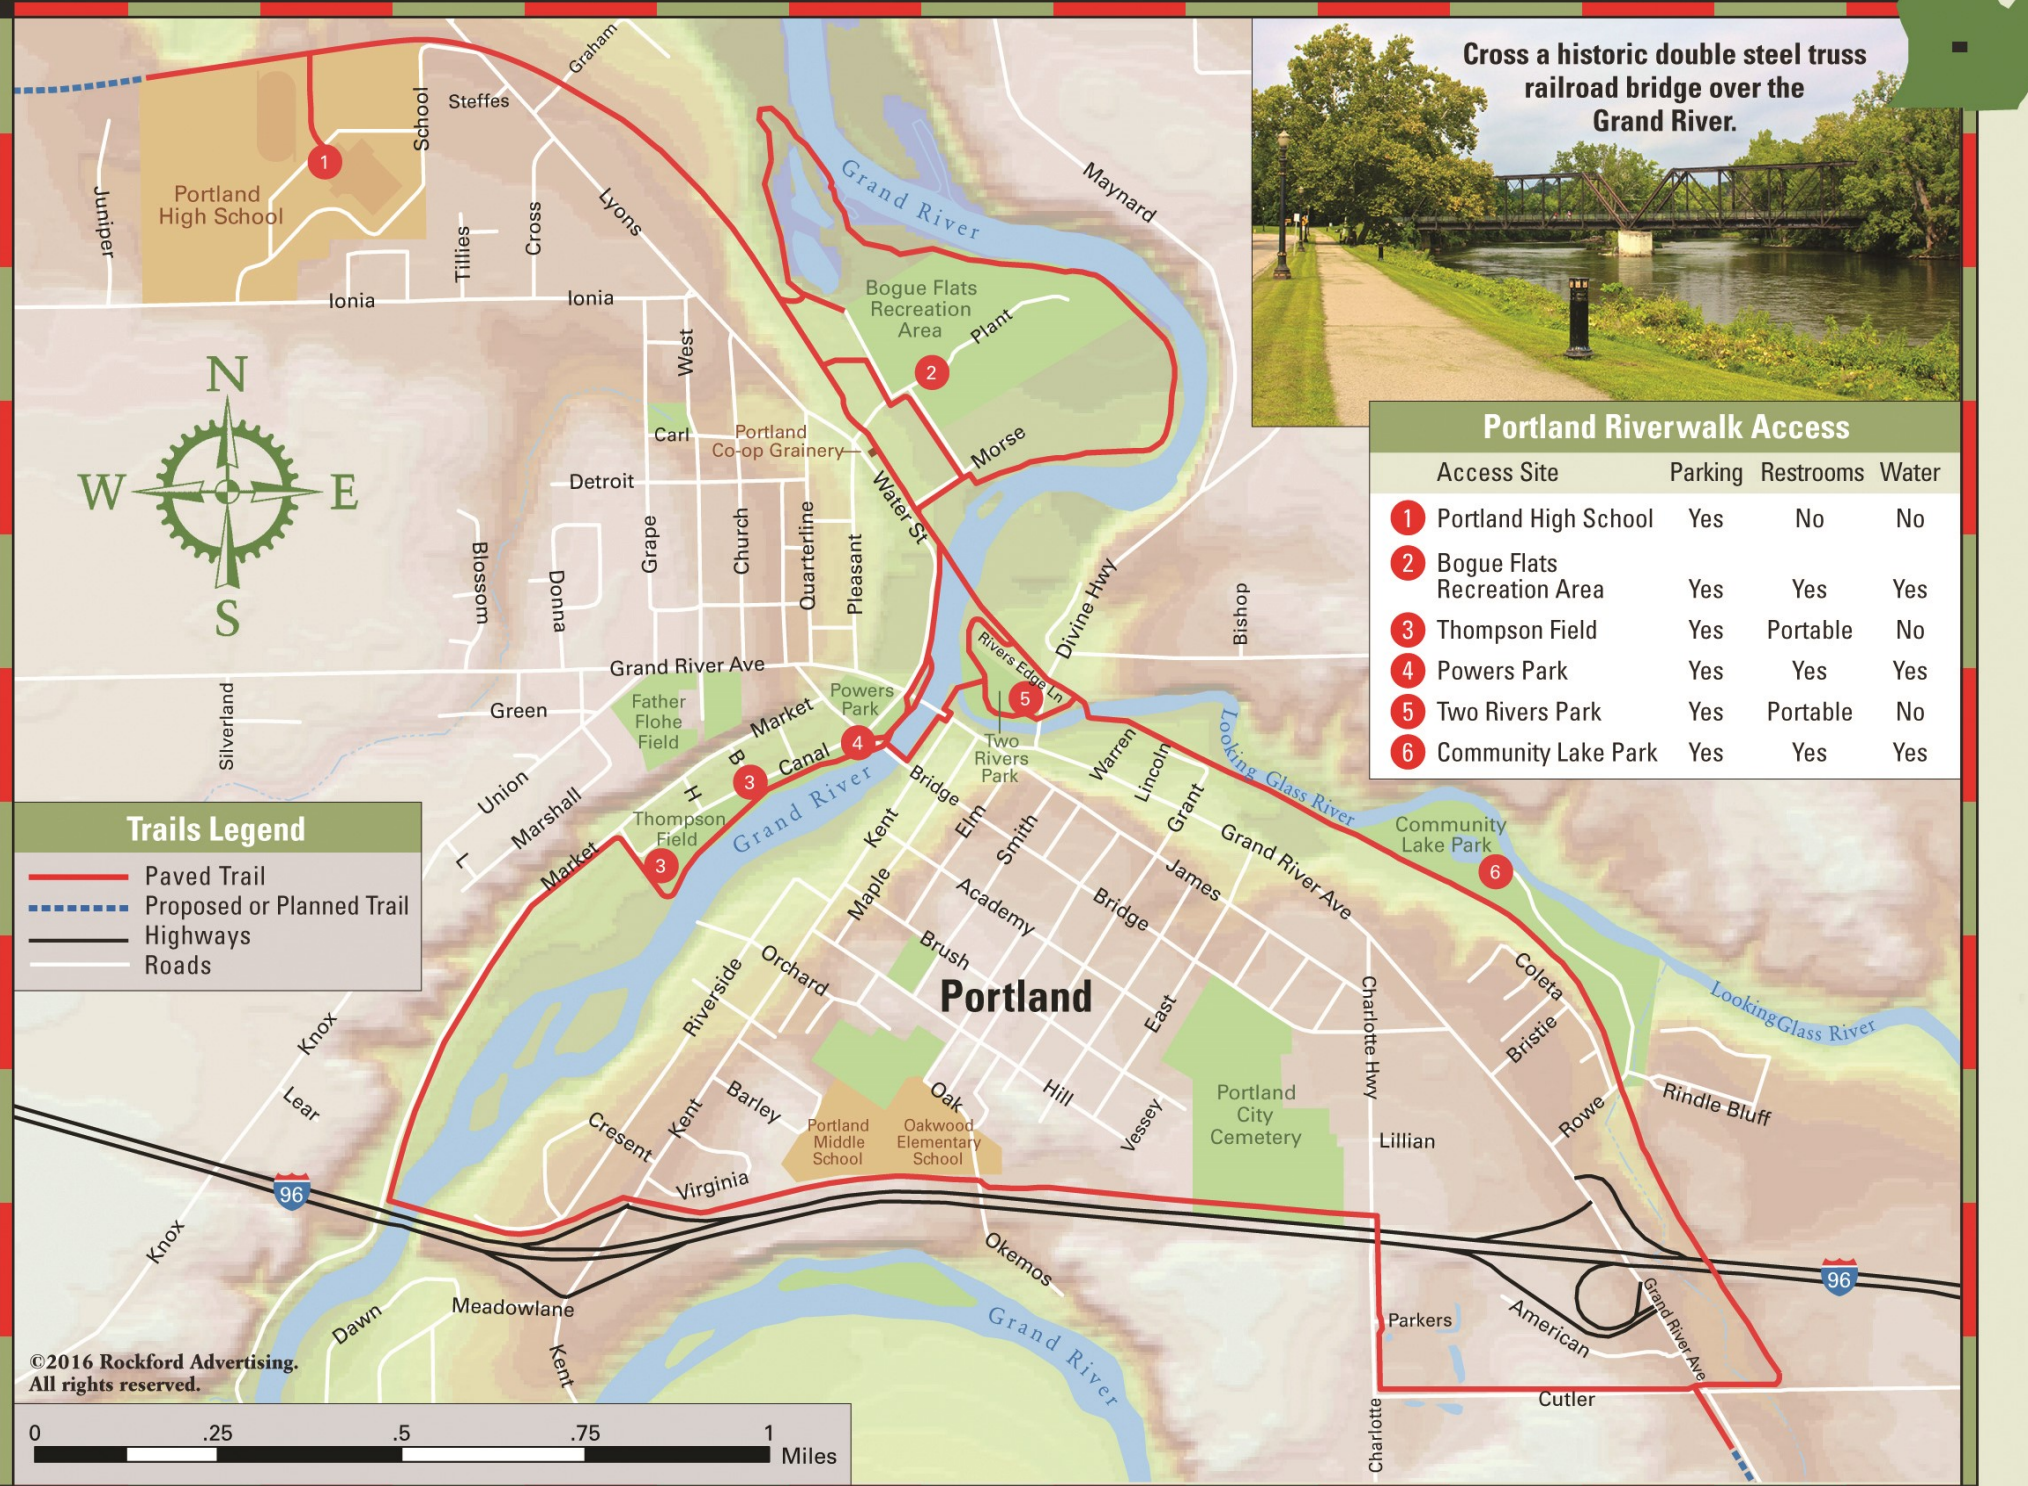

Cross a historic double steel truss railroad bridge over the Grand River.

### Portland Riverwalk Access

Access Site	Parking	Restrooms	Water
1 Portland High School	Yes	No	No
2 Bogue Flats Recreation Area	Yes	Yes	Yes
3 Thompson Field	Yes	Portable	No
4 Powers Park	Yes	Yes	Yes
5 Two Rivers Park	Yes	Portable	No
6 Community Lake Park	Yes	Yes	Yes

### Trails Legend

- Paved Trail
- - - Proposed or Planned Trail
- Highways
- Roads

©2016 Rockford Advertising. All rights reserved.